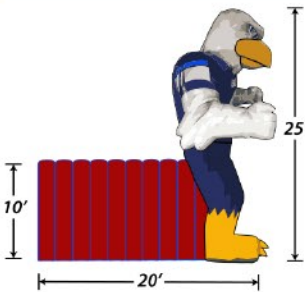

\$3,550

MEGA BLAST TUNNEL 12'H x 15'W x 25'L
Includes blower, storage bag, tethers/stakes, and 3-year warranty. Graphics on both sides of tunnel and doorflaps.

\$4,775

MASCOT TUNNELS

STANDARD MASCOT TUNNEL
Mascot 24-27' tall / Tunnel 10'H x 10'W x 20'L
Includes 1hp blower, heavy-duty storage bag, tethers and stakes, and 3-year warranty. Detail printing on Mascot included. No artwork on tunnel, solid color with loops for hanging banners

\$6,275

STANDARD MASCOT TUNNEL PLUS*
Mascot 24-27' tall / Tunnel 10'H x 10'W x 20'L
Includes 1hp blower, heavy-duty storage bag, tethers and stakes, and 3-year warranty. Detail printing on Mascot included. Custom graphics on both sides of tunnel.