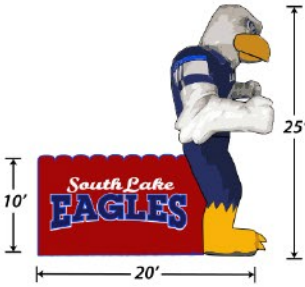

\$3,550

MEGA BLAST TUNNEL 12'H x 15'W x 25'L
Includes blower, storage bag, tethers/stakes, and 3-year warranty. Graphics on both sides of tunnel and doorflaps.

\$4,775

MASCOT TUNNELS

STANDARD MASCOT TUNNEL
Mascot 24-27' tall / Tunnel 10'H x 10'W x 20'L
Includes 1hp blower, heavy-duty storage bag, tethers and stakes, and 3-year warranty. Detail printing on Mascot included. No artwork on tunnel, solid color with loops for hanging banners

\$6,275

STANDARD MASCOT TUNNEL PLUS*
Mascot 24-27' tall / Tunnel 10'H x 10'W x 20'L
Includes 1hp blower, heavy-duty storage bag, tethers and stakes, and 3-year warranty. Detail printing on Mascot included. Custom graphics on both sides of tunnel.

\$6,975

MASCOT SUPERTUNNEL
Mascot 24-27' tall / Tunnel 10'H x 10'W x 25'L
Includes 1hp blower, heavy-duty storage bag, tethers and stakes, and 3-year warranty. Detail printing on Mascot included. Custom graphics on both sides of tunnel.