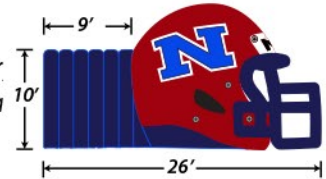

FOOTBALL HELMET TUNNELS

Football Helmets are 15'h x 15'w and include printed graphics on both sides of helmet, lettering on the facemask plate, and top stripe if applicable. Complex custom designs or all-over printing may incur extra charges.

BASIC FOOTBALL HELMET TUNNEL 18' TOTAL LENGTH
Helmet with no tunnel. Includes 1hp blower, heavy-duty storage bag, tethers and stakes, and 3-year warranty.

$4,575

STANDARD FOOTBALL HELMET TUNNEL
26' TOTAL LENGTH
Helmet with 9' solid color tunnel. Includes 1hp blower heavy-duty storage bag, tethers and stakes, and 3-year warranty.

$5,450

FOOTBALL HELMET SUPERTUNNEL
32' TOTAL LENGTH
Helmet with 15' tunnel plus artwork both sides. Includes 1hp blower, storage bag, tethers and stakes, and 3-year warranty.

$6,875

FOOTBALL HELMET COMBO TUNNEL
39' TOTAL LENGTH

Helmet with separate 18' tunnel with printed graphics on both sides and printed velcro doorflaps on rear. Includes (2)1hp blowers,(2) heavy-duty storage bags, tethers and stakes, and 3-year warranty.

$7,950

CUSTOM TUNNELS

Many Custom tunnel designs available. Please call for drawing and quote.