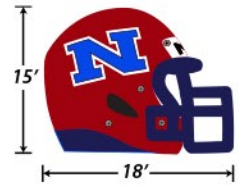

STANDARD FOOTBALL HELMET TUNNEL
26' TOTAL LENGTH
Helmet with 9' solid color tunnel. Includes 1hp blower heavy-duty storage bag, tethers and stakes, and 3-year warranty.

$5,450