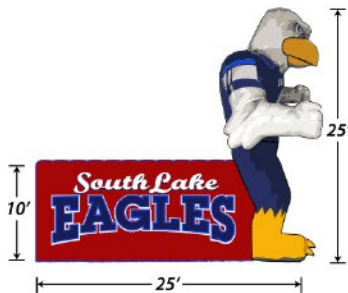

MASCOT SUPERTUNNEL
Mascot 24-27' tall / Tunnel 10'H x 10'W x 25'L
Includes 1hp blower, heavy-duty storage bag, tethers and stakes, and 3-year warranty. Detail printing on Mascot included. Custom graphics on both sides of tunnel.

$7,675