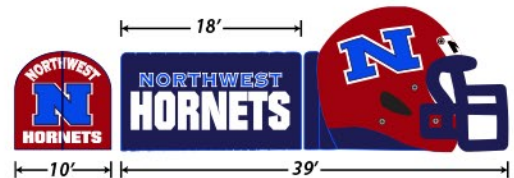

\$5,450

FOOTBALL HELMET SUPERTUNNEL
 32' TOTAL LENGTH
 Helmet with 15' tunnel plus artwork both sides. Includes 1hp blower, storage bag, tethers and stakes, and 3-year warranty.

\$6,875

FOOTBALL HELMET COMBO TUNNEL
 39' TOTAL LENGTH