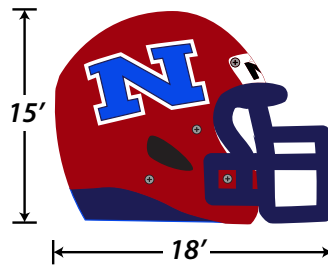

INFLATABLE FOOTBALL HELMET TUNNELS

INFLATABLE FOOTBALL HELMET TUNNEL PACKAGES

each Helmet package includes choice of colors, logo on each side, lettering above face mask, 1hp blower, heavy duty storage bag, tethers/stakes, and 3-year warranty

dimensions are approximate

BASIC
Football Helmet Tunnel

Helmet only

includes banner attachments on tunnel sides

STANDARD
Football Helmet Tunnel

Helmet plus solid color tunnel

includes graphics on both sides of tunnel