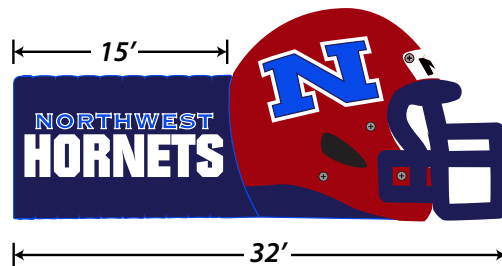

dimensions are approximate

BASIC
Football Helmet Tunnel

Helmet only

includes banner attachments on tunnel sides

STANDARD
Football Helmet Tunnel

Helmet plus solid color tunnel

includes graphics on both sides of tunnel