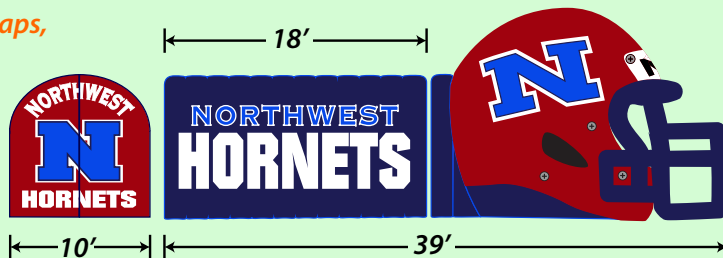

Football Helmet
SUPER TUNNEL

Helmet plus longer attached tunnel with graphics

includes graphics on tunnel and door flaps, plus extra blower, and storage bag